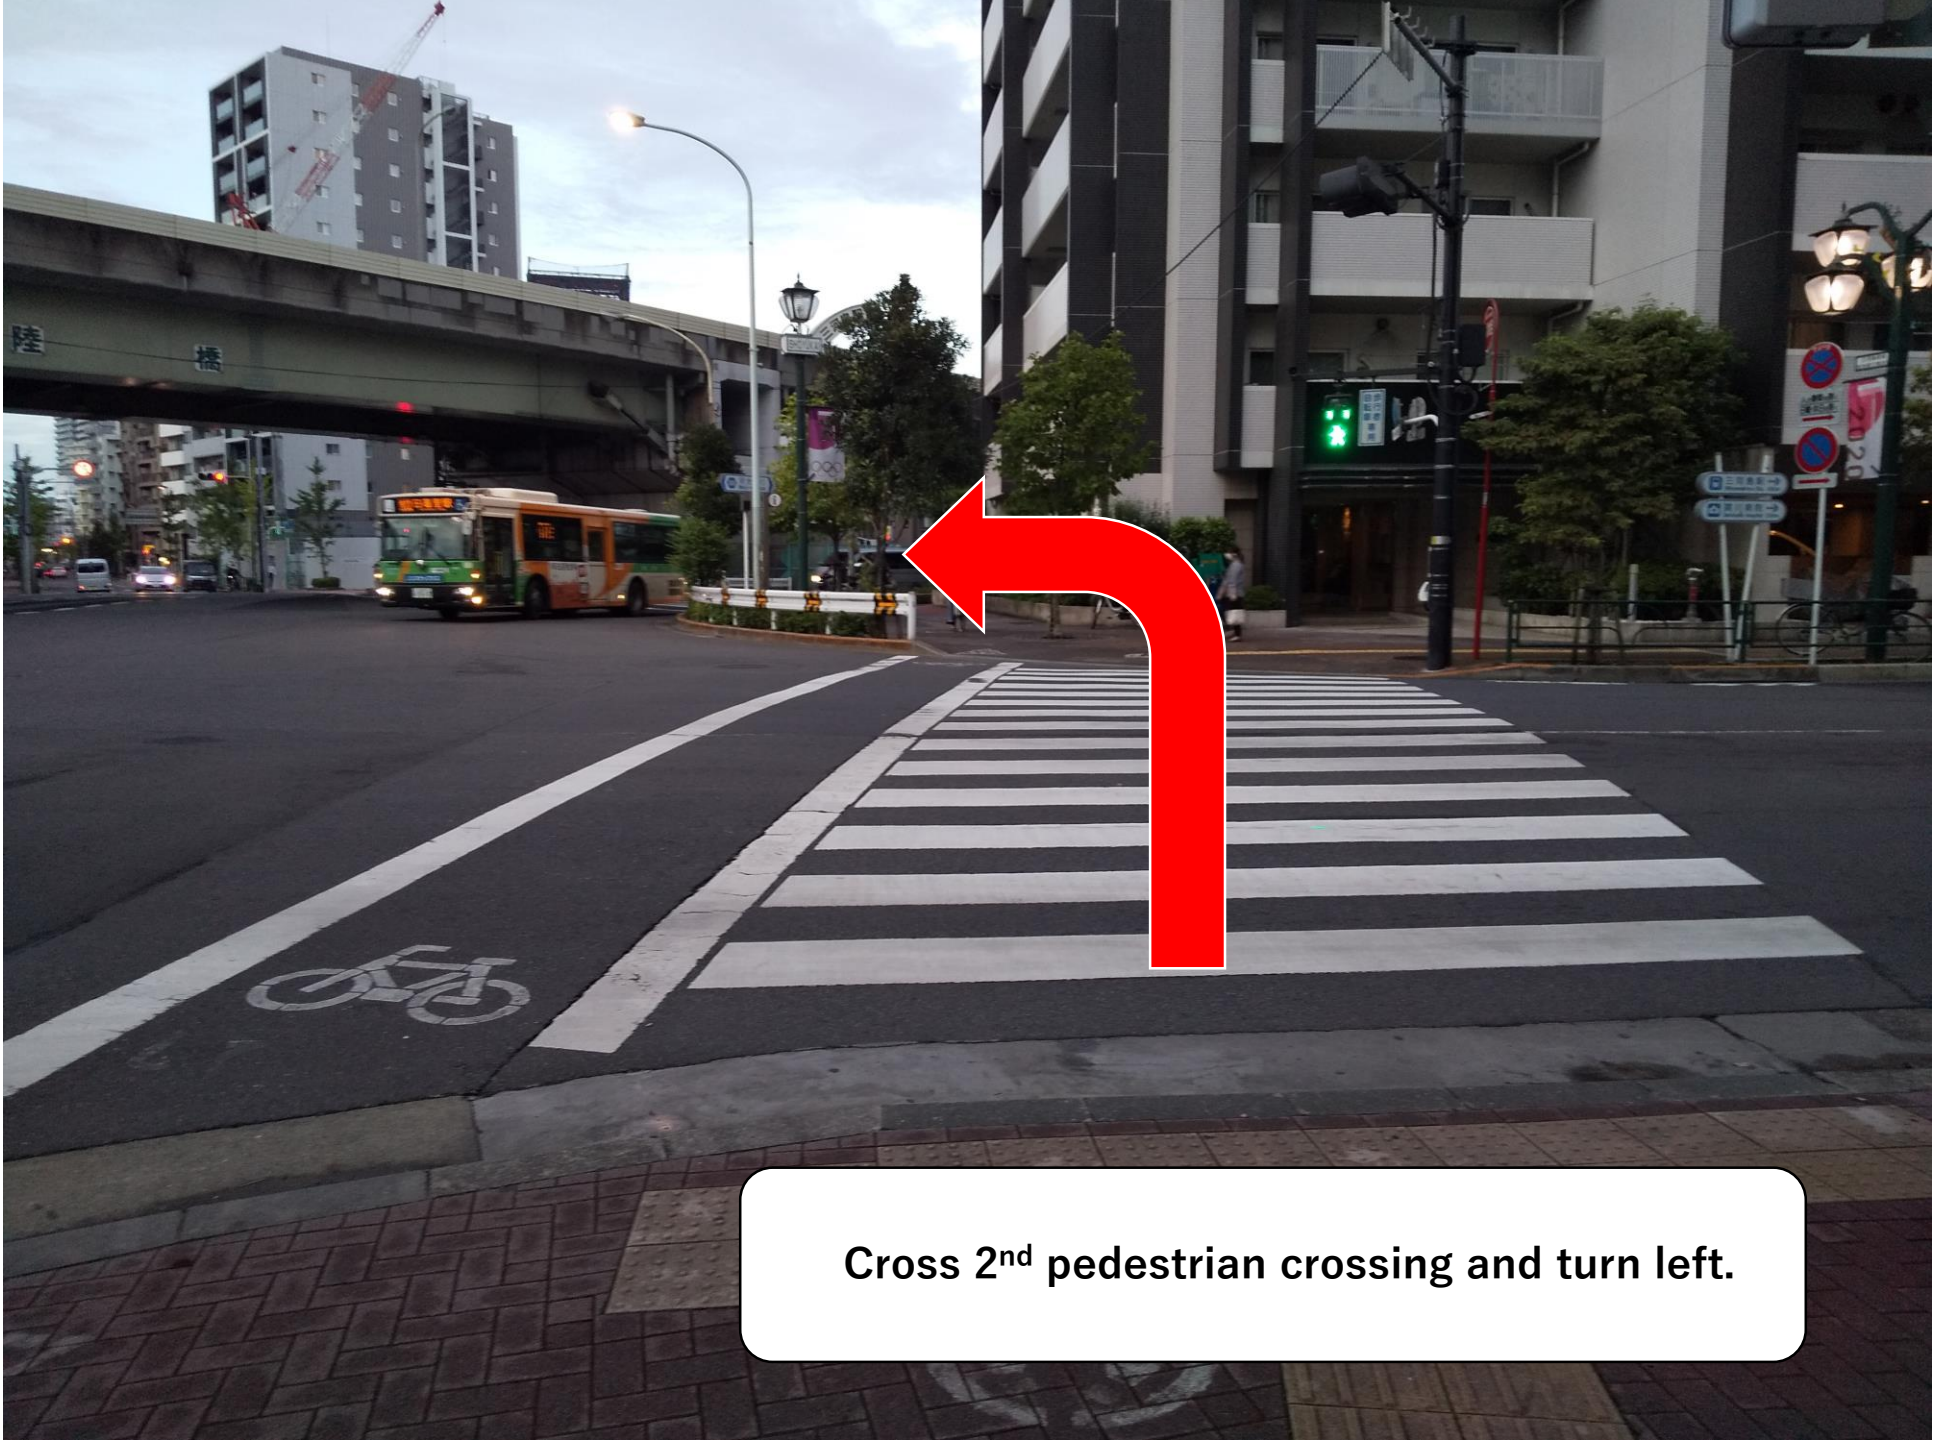

電話でお金を用意して、不審な電話は  
振り込め詐欺に注意！  
110  
荒川区  
TEL.03-381

Mitoy  
みとや専用駐輪場

2

1

Cross two pedestrian crossings.

Cross 2<sup>nd</sup> pedestrian crossing and turn left.

It's the second floor  
of this building!