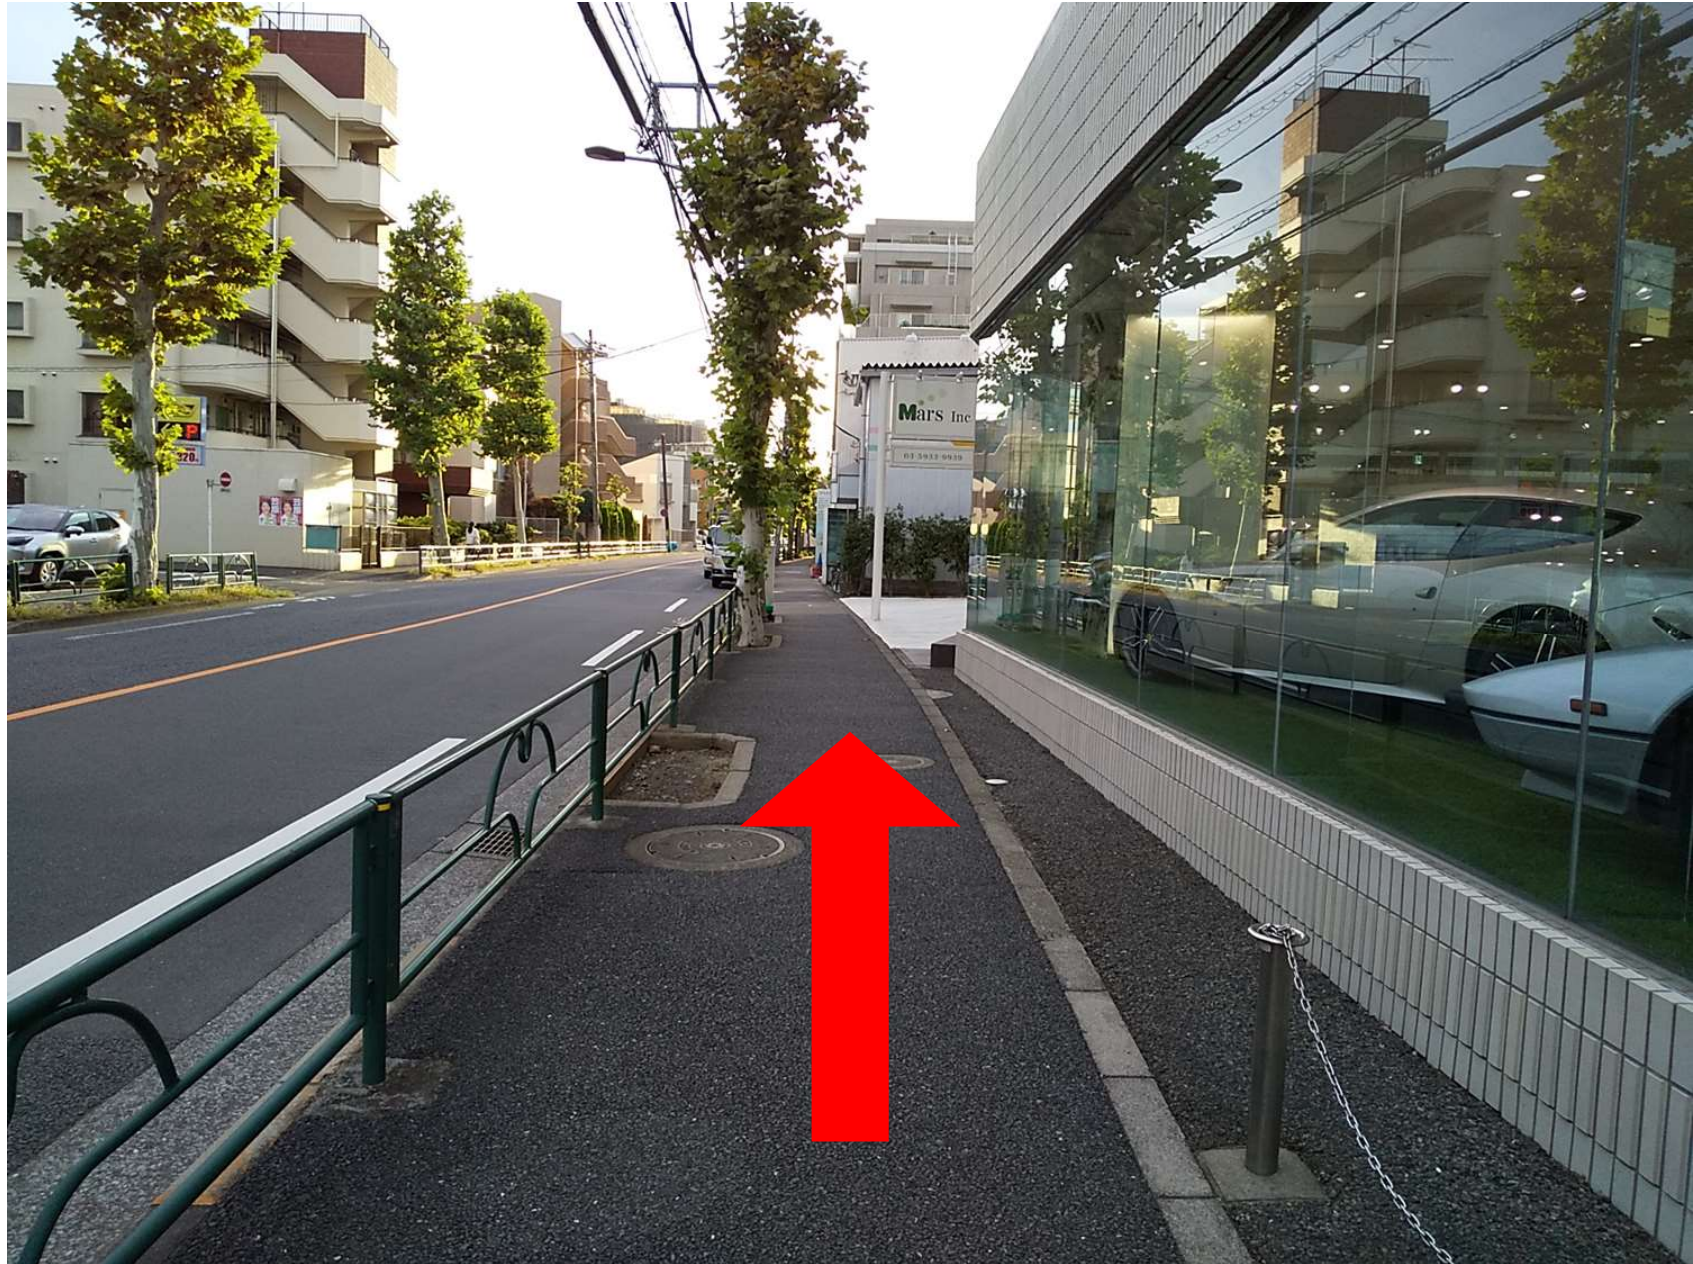

From Fujimidai Station to Tabunka Free School Suginami Campus

Turn left at the South Exit.

Go Straight.

Turn left and then turn right.

Turn right.

内科
循環器内科
たかの
クリニック
この事務所
3990-2222
千川通り
南田中1-7

左折禁止
積 3t

FamilyMart

- ① Cross the pedestrian crossing in front of the convenience store.
- ② Go straight.

This is the entrance of Tabunka Free School.